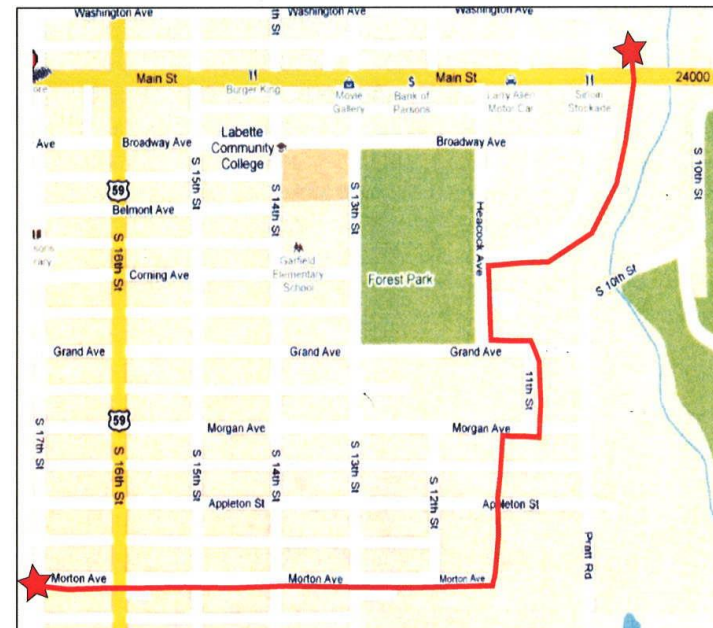

SAFETY RULES OF THE FRISCO WALKING TRAIL

The Frisco Hike & Bike Trail is a multi-use trail. These rules are for your safety and to enhance your enjoyment of the trail.

- No motorized vehicles are allowed except for motorized wheelchairs.
- All users keep to the right, except to pass.
- Warn other users before passing.
- Speed of bicycles and skaters should be determined by safety and other traffic on the trail.
- Pets must be on a leash no longer than 6 feet.
(Pet waste stations are located along the trail.)
- Alcohol is prohibited on the trail.
- The Frisco Trail is open daily from dawn until dusk.
- All users shall adhere to the path.
- Horses are prohibited on the trail.

SHARE THE TRAIL!

TRAIL DISTANCES
17th to 11th Street—0.54 miles
Morton to Corning— 0.36 miles
Heacock to Main—0.25 miles

If you have an emergency while on the trail, please call 9-1-1 or the Parsons Police Department at (620) 421-7060.